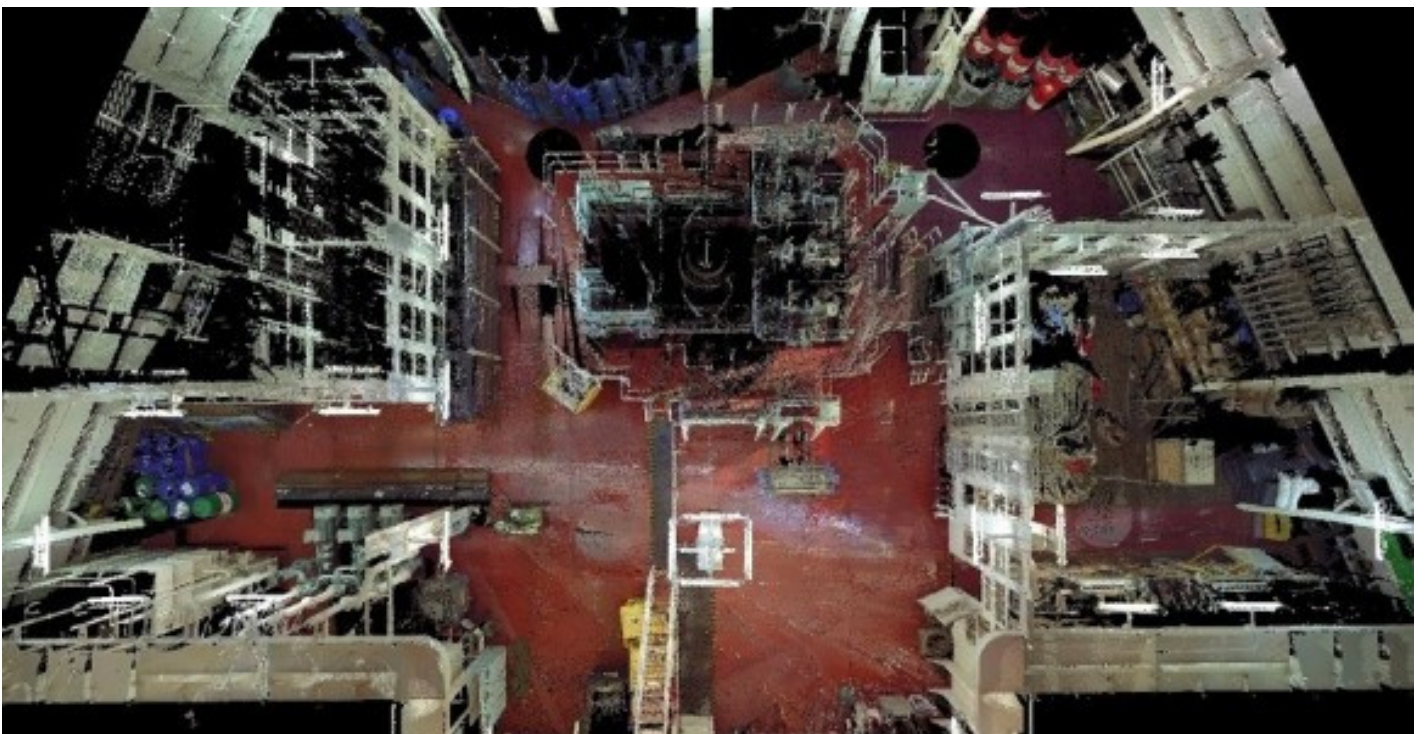

ARGO NAVIS DRYDOCK

Showcasing the latest news and projects by Argo Navis Engineers

New 3D Laser
Scanning
team now
based out of
Singapore.

Argo Navis Engineers has teamed up with scanning specialist **Real to Desk** to establish a dedicated 3DLS team that's based out of Singapore.

Real to Desk offers 3D laser scanning, dimensional control surveys, technical drawing support for clash detection projects as well as generation of scan-based 2D drawings.

This is only the first in a series of alliances aimed at giving owners worldwide coverage for a variety of services. Stay tuned!